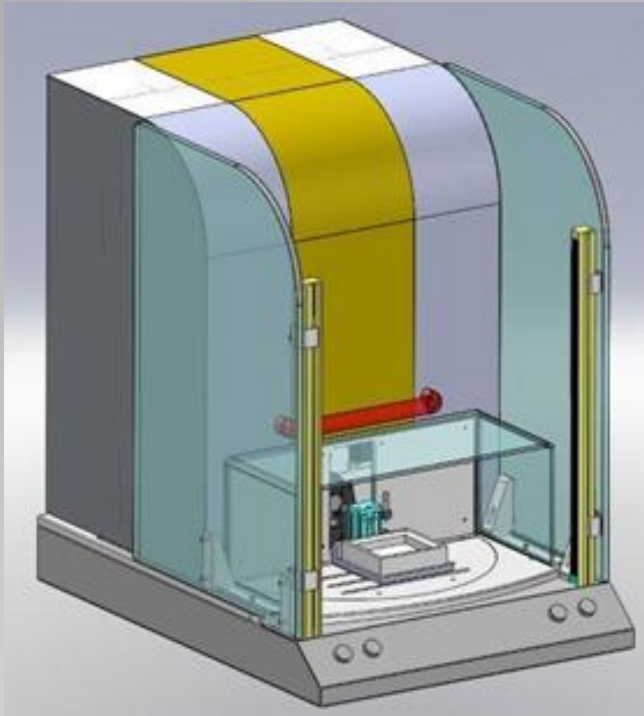

MARKING – M 011

SARTY 10W – 20W
SOFTWARE SLC -
ROTATING TABLE WITH OPTICAL
BARRIER
PNEUMATIC MOVEMENT –
DIAMETER 500 MM
ROTATING TIME < 3 SEC